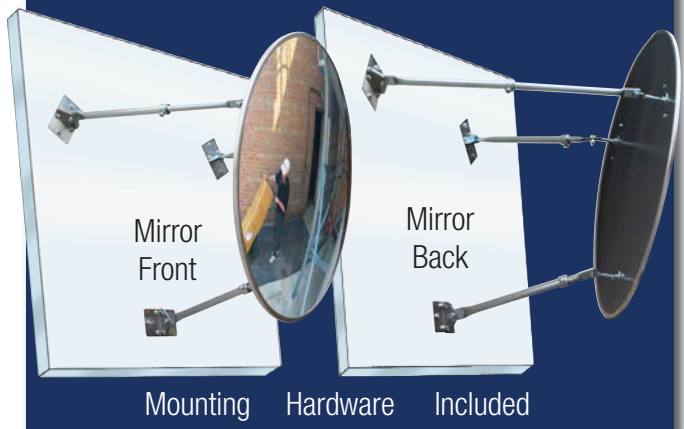

# Outdoor Convex Mirrors

**Outdoor Convex Mirrors** help monitor blind spots and are designed to prevent intersection accidents in industrial applications. Convex mirrors can be positioned to reflect a hidden area to a forklift operator. These mirrors can also be directed to allow equipment operators to view co-workers approaching from behind to reduce accidents.

Convex mirrors should be mounted in positions that reflect the view of the traffic moving from neighboring directions. Properly placed mirrors can help monitor entrances and alleys for unauthorized visitors.

- **20% Brighter Than Glass Mirrors**
- **Available in Polycarbonate**
- **Available with Steel Back**
- **Less Distortion**
- **Economical**

**New for High Traffic Areas**

**Outdoor Wide View Convex**

**Three Mounting Brackets Provide Extra Stability In Unpredictable Outdoor Conditions**