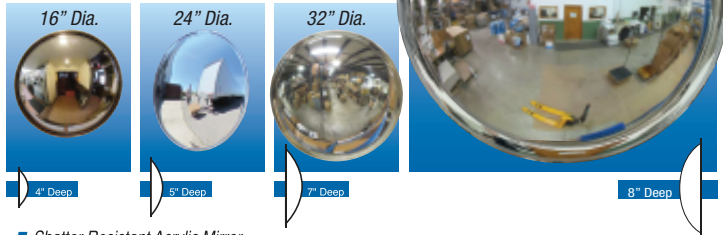

Wide View Convex Mirrors
180° Low Distortion Viewing

INTRODUCING THE NEWEST ADDITION TO OUR **DomeVex** LINE OF WIDE VIEW CONVEX MIRRORS. OUR NEW 42" INDOOR/OUTDOOR MODELS PROVIDE THE LARGEST VIEWING AREA IN THE INDUSTRY. PROVIDING A FULL 180 DEGREE VIEW OF UP TO 100 FEET IN ALL DIRECTIONS.

- Shatter Resistant Acrylic Mirror
- Excellent Visibility- Low Distortion
- Easy Installation
- Hardware Included
- All **DomeVex** Models Mount Like A Convex & Protect Like A Mirrored Dome

INDOOR/OUTDOOR 42" MODELS
DCVO-42T-8DP-PB 2-Brackets
TCVO-42T-8DP-PB 3-Brackets

1" of Diameter Equals 1 Foot of Viewing Distance

Parking Garage Safety Mirrors

Indoor

Model No.	Dia.	Bracket(s)	Ships
SCVI-18Z-SB	18"	Z	UPS
SCVI-26T-SB	26"	Telescoping	UPS
SCVI-30T-SB	30"	Telescoping	UPS