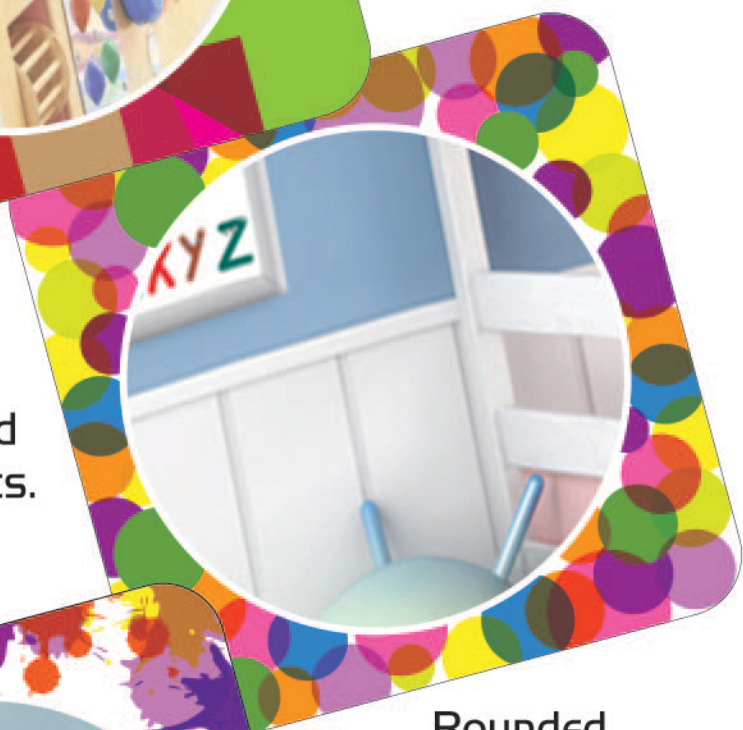

Lightweight Mirrored
Acrylic Provides
Bright, Clear
Reflection.

2nd Surface
Digitally Printed
Colorful Graphics.