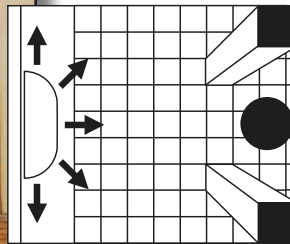

# Office-Eye™ Hallway Mirrors

Ideal for Elevators

One of our newest products is our Office-Eye™ mirror. This unit is designed to be used in office or hallway applications. Office-Eye™ mirrors are compact and mount tight against the wall.

This mirror should be mounted at eye-level to provide the most efficient viewing angle. Directly across from an office door or at a "T" intersection is the most common location for these oblong mirrors.

Viewing distances range up to 20 feet in each direction, preventing employees from running into each other when entering a busy hallway. Office-Eye™ mirrors are commonly used in hospital hallways to prevent contact with bulky moving equipment or patient transportation.