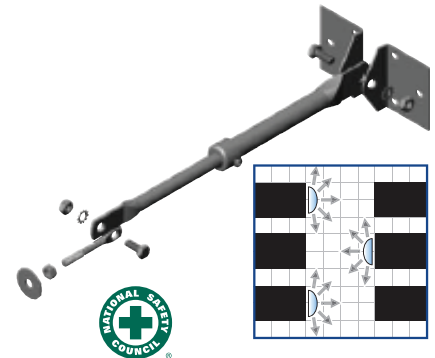

Proud Member

DOMES & MIRRORS
By Se-Kure

1-800-253-2064
www.domesandmirrors.com