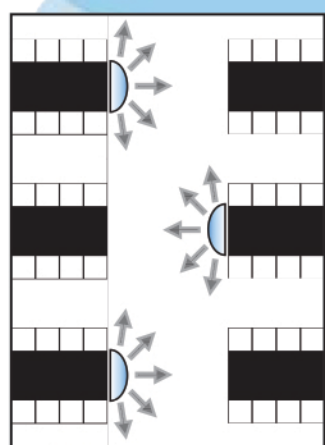

DomeVex[®]

A cure for Tunnel Vision

Cross aisle traffic can create a big problem in tunnel type aisles in your storage rack areas. These areas have been unprotected in the past but now our DomeVex Mirrors can provide a solution.

The 180° Viewing angle can warn drivers of traffic entering the tunnel aisle from multiple rack aisles.

DomeVex mirrors mount flush against the inside rack upright, at eye-level for a quick look at blind spot traffic.

Indoor & Outdoor Models Available

Sizes - 16", 24", 32", & 42"

The view distance ratio is about 1 foot of viewing distance to each inch of the diameter of the mirror.

<http://domesandmirrors.com/wide-view.htm>