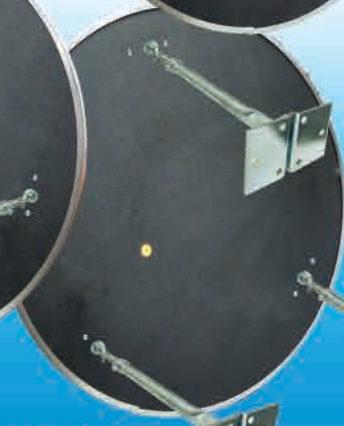

Triple Telescope Plastic Back