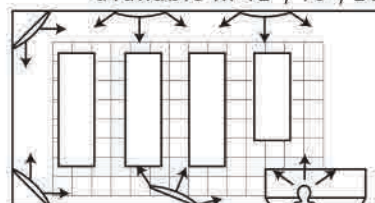

available in 12", 18", 26", 30", 36", and 48"

1" of mirror dia. = 1' of viewing distance

Riveted aluminum "U" channel rim

Indoor Model Hardboard Back

Z Bracket Plastic Back

Single Telescope Plastic Back

Double Telescope Plastic Back