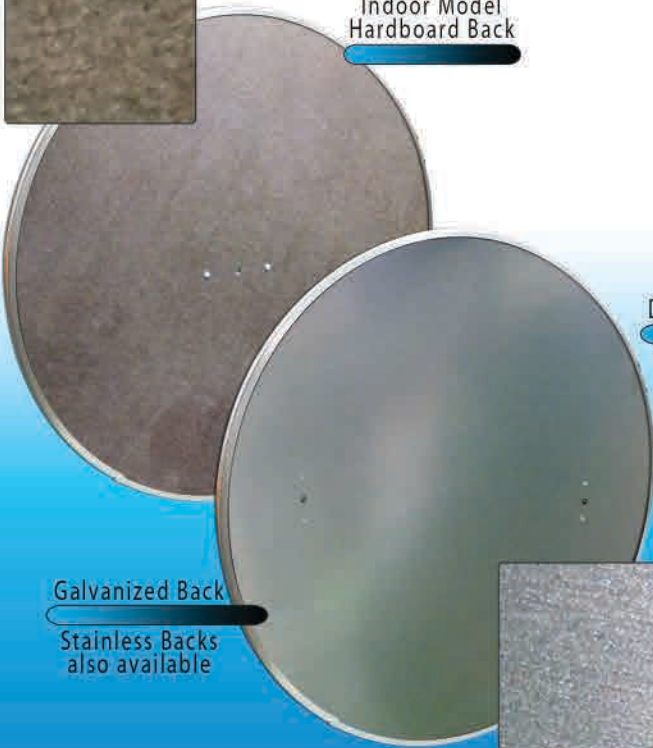

INDOOR & OUTDOOR CONVEX MIRRORS

A CONVEX MIRROR TO FIT YOUR APPLICATIONS

You can select from our standard items or choose from a model based on your needs from our product variety chart on [page 2](#).

- * Hardware Included
- * Acrylic Convex standard
- * Polycarbonate and Glass Also Available [see page 2](#)

available in 12", 18", 26", 30", 36", and 48"

1" of mirror dia. = 1' of viewing distance

Riveted aluminum "U" channel rim

Indoor Model Hardboard Back

Z Bracket Plastic Back

Single Telescope Plastic Back

Double Telescope Plastic Back