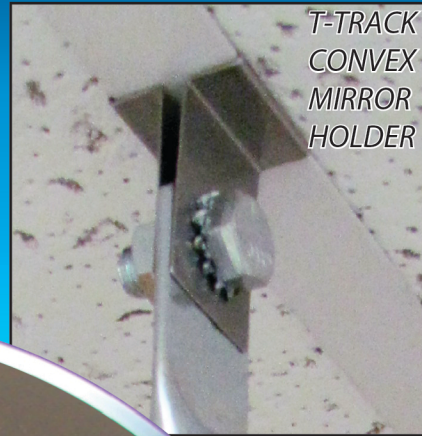

NEW

DROP CEILING CLIP

**EASY INSTALLATION
OF CONVEX MIRRORS**

Convex with T-Bar Clip

Mounts Directly to Drop Ceiling
"T" Channel with exclusive T-clip.

*Back of
Convex with T-Bar Clip*

● **Available in
18", 24", and 32" Models**