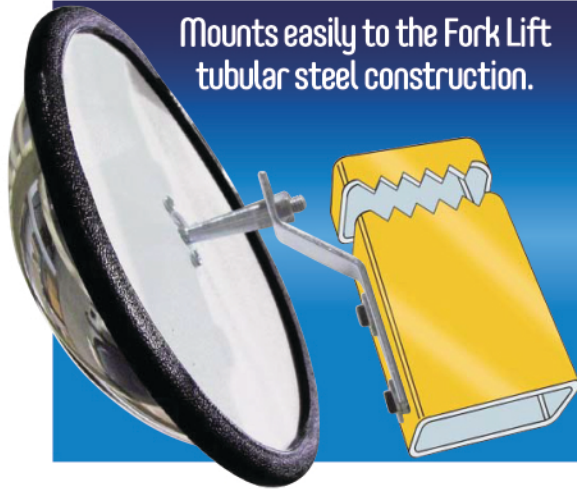

RearView Safety

# FORK LIFT MIRRORS

Provide your employees with Fork Lift Safety Mirrors.  
Reduce blind spots in tight loading dock areas.  
Convex or Dome models available.

Mounts easily to the Fork Lift tubular steel construction.