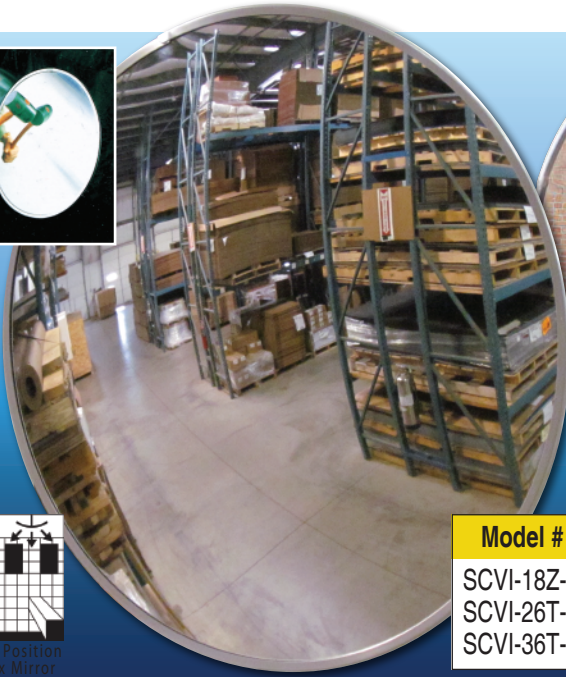

Polycarbonate Mirrors

Where Unbreakable is the only solution

● Indoor ●

● Outdoor ●

How to Position Convex Mirror

Model #	Dia.	Bracket(s)	Ships
SCVI-18Z-PC	18"	Z	UPS
SCVI-26T-PC	26"	Telescopic	UPS
SCVI-36T-PC	36"	Telescopic	UPS

Model #	Dia.	Bracket(s)	Ships
DCVO-18T-PC-PB	18"	(2) Telescopic	UPS
TCVO-26T-PC-PB	26"	(3) Telescopic	UPS
TCVO-36T-PC-PB	36"	(3) Telescopic	UPS

● Full Domes ●

How to Position Full Dome Mirror

Model #	Dia.	Ships
ONV-360-18-PC	18"	UPS
ONV-360-26-PC	26"	UPS
ONV-360-36-PC	36"	TRUCK

● Half Domes ●

Model #	Dia.	Ships
ONV-180-18-PC	1/2 of 18" Dia.	UPS
ONV-180-26-PC	1/2 of 26" Dia.	UPS
ONV-180-36-PC	1/2 of 36" Dia.	UPS

How to Position Half Dome Mirror

*Unbreakable Polycarbonate

- Low Distortion
- Hardware included
- Made in America