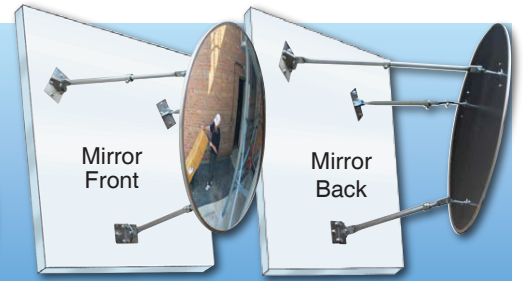

Polycarbonate Mirrors

Where Unbreakable is the only solution

● Indoor ●

● Outdoor ●

How to Position Convex Mirror

Model #	Dia.	Bracket(s)	Ships
SCVI-18Z-PC	18"	Z	UPS
SCVI-26T-PC	26"	Telescopic	UPS
SCVI-36T-PC	36"	Telescopic	UPS

Model #	Dia.	Bracket(s)	Ships
DCVO-18T-PC-PB	18"	(2) Telescopic	UPS
TCVO-26T-PC-PB	26"	(3) Telescopic	UPS
TCVO-36T-PC-PB	36"	(3) Telescopic	UPS

● Full Domes ●

How to Position Full Dome Mirror

Model #	Dia.	Ships
ONV-360-18-PC	18"	UPS
ONV-360-26-PC	26"	UPS
ONV-360-36-PC	36"	TRUCK

Polycarbonate mirrors serve industries that demand an unbreakable mirror, due to extreme safety or security needs. Prisons & areas with high vandalism.

Standard glass & acrylic mirrors can be broken, causing injury or leaving sharp sections to be used as a weapon.