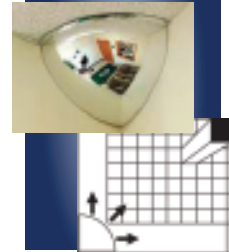

90° Mirrored Quarter Domes

Features:

- 90° Viewing
- Corner Mounting for Two-Way Intersections
- Ceiling Mount Only
- Easy Installation

90° Quarter Domes

Model No.	Dia.
ONV-90-18	1/4 of 18" Dia.
ONV-90-26	1/4 of 26" Dia.
ONV-90-32	1/4 of 32" Dia.
ONV-90-36	1/4 of 36" Dia.
ONV-90-48	1/4 of 48" Dia.