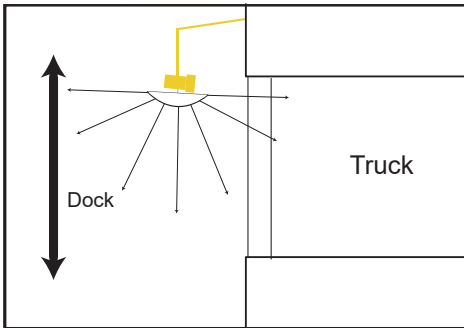

DOCK View

With
DomeVex[®]

180° view of dock traffic.

SCVI-16Z-4DP-DV

Protect foot traffic on loading docks with the new Dock View wide-view mirror. Keep your material handlers aware of any Pedestrian or forklift movement as they exit freight trailers. This hybrid mirror provides a full 180 degree viewing area.

- Easy assembly-quick 2 bolt connection, hardware included
- Mounts parallel to the light mounting frame, moves with the light adjustments.
- Ball stud connection for final angle preference
- Shatter resistant acrylic mirror
- Made in USA

3/8 Inch Wrench

2. Drill two 3/8" holes and attach mount to light fixture

3. Attach Mirror to Z-Bracket rotating mirror clockwise until tightened

Visit us on the Web: www.domesandmirrors.com e-mail: info@domesandmirrors.com
1139 Haines Boulevard * Sturgis, Mi. 49091 * Toll Free: (800) 253-2064
Phone: (269) 651-9351 * Fax: (847) 288-9999