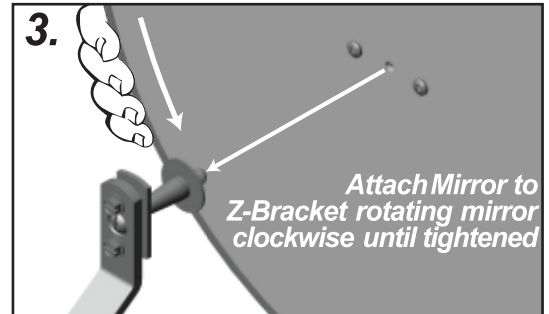

DOCK View

With
DomeVex[®]

180° view of dock traffic.

SCVI-16Z-4DP-DV

Protect foot traffic on loading docks with the new Dock View wide-view mirror. Keep your material handlers aware of any Pedestrian or forklift movement as they exit freight trailers. This hybrid mirror provides a full 180 degree viewing area.

- Easy assembly-quick 2 bolt connection, hardware included
- Mounts parallel to the light mounting frame, moves with the light adjustments.
- Ball stud connection for final angle preference
- Shatter resistant acrylic mirror
- Made in USA

3/8 Inch Wrench

2. Drill two 3/8" holes and attach mount to light fixture

3. Attach Mirror to Z-Bracket rotating mirror clockwise until tightened

Visit us on the Web: www.domesandmirrors.com e-mail: info@domesandmirrors.com
1139 Haines Boulevard * Sturgis, Mi. 49091 * Toll Free: (800) 253-2064
Phone: (269) 651-9351 * Fax: (847) 288-9999