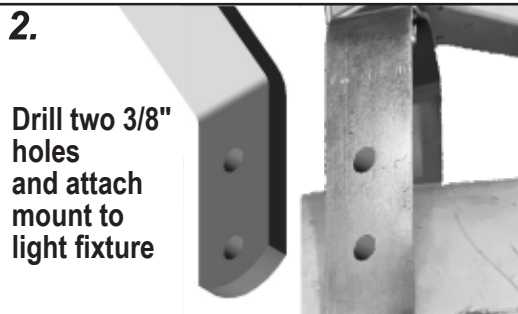

DOCK View

With
DomeVex[®]

180° view of dock traffic.

SCVI-16Z-4DP-DV

Protect foot traffic on loading docks with the new Dock View wide-view mirror. Keep your material handlers aware of any Pedestrian or forklift movement as they exit freight trailers. This hybrid mirror provides a full 180 degree viewing area.

- Easy assembly-quick 2 bolt connection, hardware included
- Mounts parallel to the light mounting frame, moves with the light adjustments.
- Ball stud connection for final angle preference
- Shatter resistant acrylic mirror
- Made in USA

3/8 Inch Wrench

2. Drill two 3/8" holes and attach mount to light fixture

3. Attach Mirror to Z-Bracket rotating mirror clockwise until tightened

Visit us on the Web: www.domesandmirrors.com e-mail: info@domesandmirrors.com
1139 Haines Boulevard * Sturgis, Mi. 49091 * Toll Free: (800) 253-2064
Phone: (269) 651-9351 * Fax: (847) 288-9999