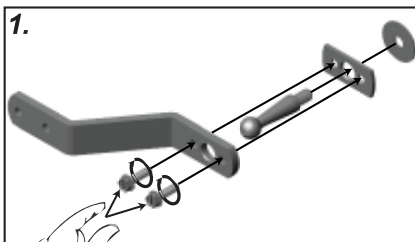

DOCK View

With
DomeVex[®]

180° view of dock traffic.

SCVI-16Z-4DP-DV

Protect foot traffic on loading docks with the new Dock View wide-view mirror. Keep your material handlers aware of any Pedestrian or forklift movement as they exit freight trailers. This hybrid mirror provides a full 180 degree viewing area.

- Easy assembly-quick 2 bolt connection, hardware included
- Mounts parallel to the light mounting frame, moves with the light adjustments.
- Ball stud connection for final angle preference
- Shatter resistant acrylic mirror
- Made in USA

3/8 Inch Wrench

2. Drill two 3/8" holes and attach mount to light fixture

3. Attach Mirror to Z-Bracket rotating mirror clockwise until tightened

Visit us on the Web: www.domesandmirrors.com e-mail: info@domesandmirrors.com
1139 Haines Boulevard * Sturgis, Mi. 49091 * Toll Free: (800) 253-2064
Phone: (269) 651-9351 * Fax: (847) 288-9999