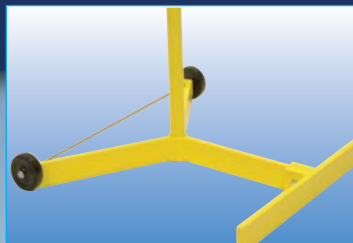

Safety-Vision System By Se-Kure

Vehicle Inspection in a Minute

- Light Safety Check
- Totally Portable
- Drive Safe
- Reduce Inspection Cost

Make signal and headlight inspection part of your driver's checklist before leaving your facility. A small step for sending out a safer more responsible fleet of vehicles.

Now with Optional Stabilizing Adapter Bar

SEKCVI-PS-AD

SEKCVI-26-PS

Vehicle Inspection in a Minute

MFG#	DESCRIPTION
SEKCVI-26-PS	26" Indoor Convex Mirror with Portable Mirror Stand
SEKCVI-PS	Portable Mirror Stand Only (26 lbs.)
SEKCVI-PS-AD	Adapter Bar for Stand (Optional)

Other Sizes Available

Shipping Box:
25" x 25" x 9"

Wheels make contact with ground when the stand is tilted for moving purposes

Visit us on the Web: www.domesandmirrors.com e-mail: info@domesandmirrors.com
1139 Haines Boulevard * Sturgis, Mi. 49091 * Toll Free: (800) 253-2064
Phone: (269) 651-9351 * Fax: (847) 288-9999