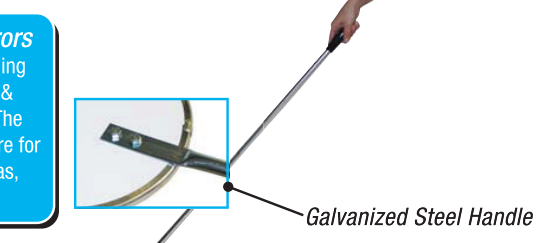

Model #	Dimensions	Ships
DM-12LC	12" dia. Convex Mirror w/42" Handle	UPS
DM-12LF	12" dia. Flat Mirror w/42" Handle	UPS

Inspection Mirrors are ideal for searching under cars, trucks, & heavy equipment. The economy models are for searching high areas, shelves & closets.

Model #	Dimensions	Ships
DM-12C	12" dia. Convex Mirror w/42" Handle	UPS
DM-12F	12" dia. Flat Mirror w/42" Handle	UPS