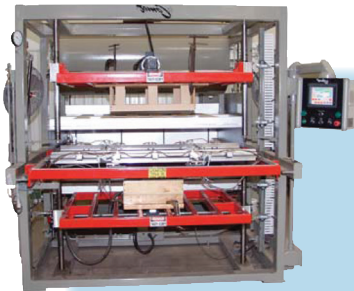

**Plant Capabilities**

**Vacuum Forming**

**Pressure Forming**

**Laser Cutting**

**Vacuum Metalizing  
 "Mirroring"**

**Processing &  
 Assembly**

**Large Format  
 Digital Printing**

1139 Haines Boulevard · Stapleton Industrial Park · Sturgis, MI 49091  
 (800) 253-2064 (269) 651-9351 Fax (847) 288-9999  
 www.domesandmirrors.com · info@domesandmirrors.com