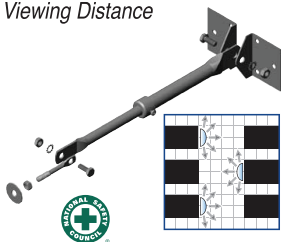

# *DomeVex* Wide View Convex Mirrors

Our Unique Wide View Design with 180° Low Distortion Viewing

Introducing the newest addition to our *DomeVex* line of wide view convex mirrors. Our new 42" indoor/outdoor models provide the largest viewing area in the industry. Providing a full 180 degree view of up to 100 feet in all directions.

- Shatter Resistant Acrylic Mirror
- Excellent Visibility with Low Distortion
- Easy Installation
- Hardware Included
- All *DomeVex* Models Mount like a Convex & protect like a Mirrored Dome

### INDOOR/OUTDOOR 42" MODELS

DCVO-42T-8DP-PB 2-Brackets

TCVO-42T-8DP-PB 3-Brackets

Item No.	Dia.	Description	Brackets
SCVI-16Z-4DP	16"	Indoor DomeVex Wide View Mirror	1
SCVI-24T-5DP	24"	Indoor DomeVex Wide View Mirror	1
SCVI-32T-7DP	32"	Indoor DomeVex Wide View Mirror	1
DCVO-16T-4DP-PB	16"	Outdoor DomeVex Wide View Mirror	2
TCVO-24T-5DP-PB	24"	Outdoor DomeVex Wide View Mirror	3
TCVO-32T-7DP-PB	32"	Outdoor DomeVex Wide View Mirror	3

1" of Diameter Equals 1 Foot of Viewing Distance