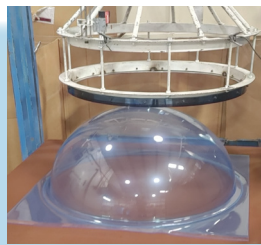

**Plant Capabilities**

**Vacuum Forming**

**Pressure Forming**

**Laser Cutting**

**Vacuum Metalizing  
 "Mirroring"**

**Processing &  
 Assembly**

**Large Format  
 Digital Printing**

1139 Haines Boulevard · Stapleton Industrial Park · Sturgis, MI 49091  
 (800) 253-2064 (269) 651-9351 Fax (847) 288-9999  
 www.domesandmirrors.com · info@domesandmirrors.com