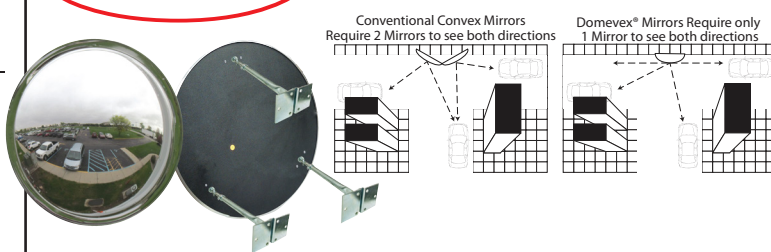

- Shatter Resistant Acrylic Mirror
- Excellent Visibility with Low Distortion
- Easy Installation
- Hardware Included
- All *DomeVex* Models Mount like a Convex & protect like a Mirrored Dome

### INDOOR/OUTDOOR 42" MODELS

DCVO-42T-8DP-PB 2-Brackets

TCVO-42T-8DP-PB 3-Brackets

Item No.	Dia.	Description	Brackets
SCVI-16Z-4DP	16"	Indoor DomeVex Wide View Mirror	1
SCVI-24T-5DP	24"	Indoor DomeVex Wide View Mirror	1
SCVI-32T-7DP	32"	Indoor DomeVex Wide View Mirror	1
DCVO-16T-4DP-PB	16"	Outdoor DomeVex Wide View Mirror	2
TCVO-24T-5DP-PB	24"	Outdoor DomeVex Wide View Mirror	3
TCVO-32T-7DP-PB	32"	Outdoor DomeVex Wide View Mirror	3

1" of Diameter Equals 1 Foot of Viewing Distance

## *DomeVex*® The Ultimate Outdoor Mirror

There's an Outdoor Traffic and Security Mirror that's up to the challenge of regional and seasonal high winds. Our Patented DomeVex® Mirrors were created to provide a 180 degree view in vertically mounted mirrors with adjustment. The viewing area is 3 times the coverage of a standard convex mirror. Three brackets evenly spaced is the best defence against Mother Nature.