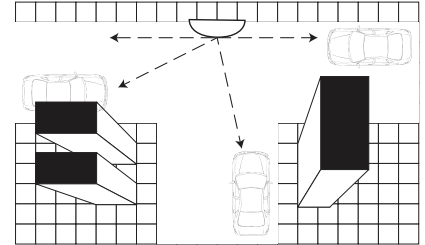

## THE ULTIMATE OUTDOOR MIRROR

Conventional Convex Mirrors  
Require 2 Mirrors to see both directions

Domevex® Mirrors Require only  
1 Mirror to see both directions

There's an Outdoor Traffic and Security Mirror that's up to the challenge of regional and seasonal high winds. Our Patented DomeVex® Mirrors were created to provide a 180 degree view in vertically mounted mirrors with adjustment. The viewing area is 3 times the coverage of a standard convex mirror. Three brackets evenly spaced is the best defense against Mother Nature.

This hybrid line of mirrors is the only convex style product that has a continuous flat border around the mirror for rigidity. These outdoor mirrors have high impact plastic backs contained in an aluminum "U" channel, with options for 1, 2, or 3 telescoping brackets.