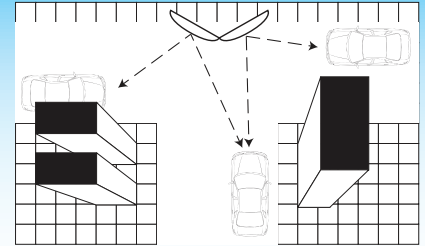

## THE ULTIMATE OUTDOOR MIRROR

Conventional Convex Mirrors  
Require 2 Mirrors to see both directions

Domevex® Mirrors Require only  
1 Mirror to see both directions

There's an Outdoor Traffic and Security Mirror that's up to the challenge of regional and seasonal high winds. Our Patented DomeVex® Mirrors were created to provide a 180 degree view in vertically mounted mirrors with adjustment. The viewing area is 3 times the coverage of a standard convex mirror. Three brackets evenly spaced is the best defense against Mother Nature.

This hybrid line of mirrors is the only convex style product that has a continuous flat border around the mirror for rigidity. These outdoor mirrors have high impact plastic backs contained in an aluminum "U" channel, with options for 1, 2, or 3 telescoping brackets.