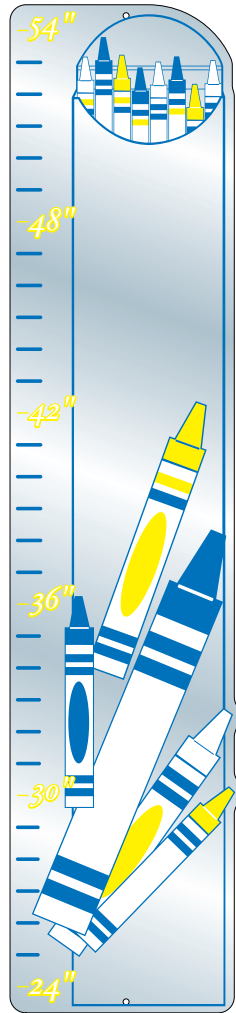

# Kids Acrylic Growth & Wall Mirrors

**Se-Kure Domes & Mirrors, Inc.**

Visit us on the Web: [www.domesandmirrors.com](http://www.domesandmirrors.com)  
e-mail: [info@domesandmirrors.com](mailto:info@domesandmirrors.com)