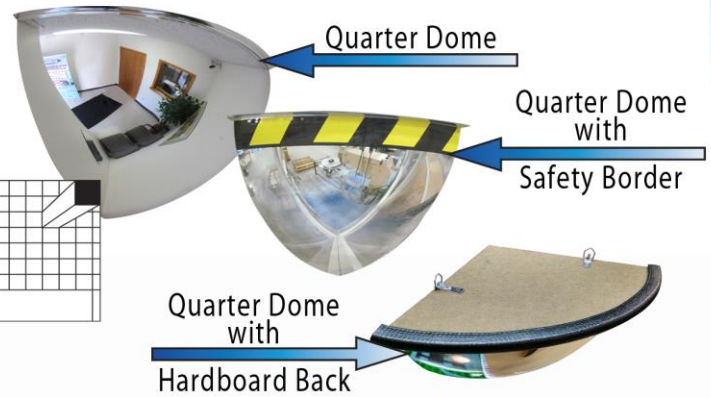

MIRRORED DOMES

A DOME TO FIT YOUR APPLICATIONS

Choose from a model based on your needs from our product variety chart on [page 2](#)

- * Hardware Included
- * Acrylic Dome is standard
- * No Backing is standard
- * Polycarbonate Full Domes Also Available [see page 2](#)

Acrylic Full Dome Mirrors		
No Backing		
ONV-360-18	360 Degree Viewing	
ONV-360-26	360 Degree Viewing	
ONV-360-32	360 Degree Viewing	
ONV-360-36	360 Degree Viewing	
ONV-360-48	360 Degree Viewing	
ONV-360-60	360 Degree Viewing	
Safety Border (No Back)		
ONV-360-18-SB	360 Degree Viewing	
ONV-360-26-SB	360 Degree Viewing	
ONV-360-32-SB	360 Degree Viewing	
ONV-360-36-SB	360 Degree Viewing	
ONV-360-48-SB	180 Degree Viewing	
Hardboard (Back)		
ONV-360-18-HB	360 Degree Viewing	
ONV-360-26-HB	360 Degree Viewing	
ONV-360-32-HB	360 Degree Viewing	
ONV-360-36-HB	360 Degree Viewing	