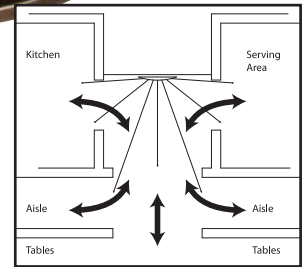

Enables you to view more than just the "T" Intersection.

- Prevent Crash & Spills
- Reduce Costly Food Spills

Protect Your Customers & Employees

Prevent one collision and you have paid for the Safety Mirror. Eliminate the kitchen blind spots and your servers will be happy servers when viewing our Traffic Safety Wide Angle Mirror.

Wide View Convex Mirrors

Item No.	Description
SCVI-16Z-4DP	16" dia. Indoor Wide View
DCVO-16T-4DP-PB	16" dia. Outdoor Wide View
SCVI-24T-5DP	24" dia. Indoor Wide View
SCVI-32T-7DP	32" dia. Indoor Wide View