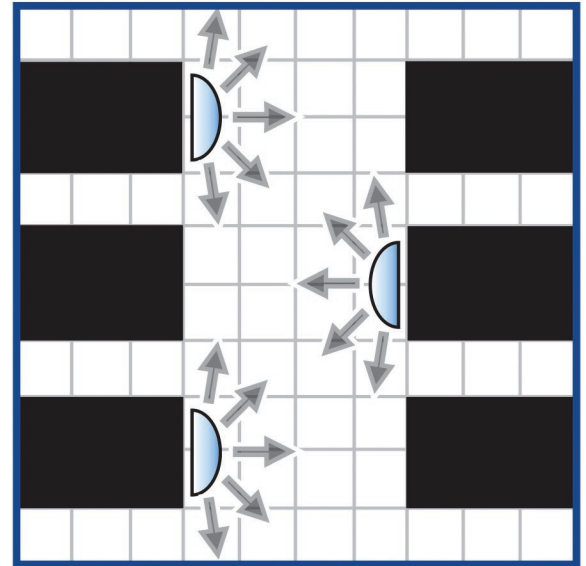

DomeVex[®]
Viewing Angles

DomeVex[®] Wide View Convex Mirror

Se-Kure Domes and Mirrors has a unique solution to many problem intersections, the hybrid ***DomeVex***[®] line of wider view convex mirrors. These special mirrors provide three times the viewing area of a regular convex mirror. The ***DomeVex***[®] mirrors are made to provide a full 180° viewing exposure, with the clarity and vertical mounting flexibility of a regular convex mirror. A truly pro-active solution, bringing the 180° viewing surface down to the eye level of pedestrians and forklift operators.

Indoor and outdoor models available in 16", 24", 32", and 42"

Horns, cameras, blue light warning and motion detecting systems with lights are great warning devices to add to the safety of the workplace, but Safety Mirrors will show what is coming around a corner and approaching vehicles will be able to see ***you as well.***