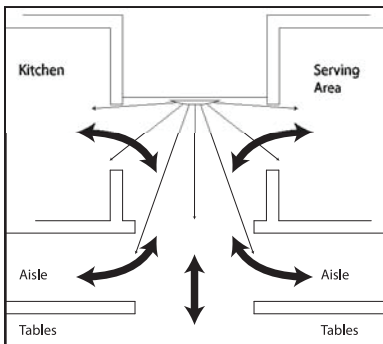

Restaurant Safety Mirrors

>> Collision <<

>> Collision <<

16" dia. Indoor
Wide View Domevex Mirror
SCVI-16ZZ-4DP

Enables you to view more than just the "T" Intersection.

Wide View Domevex Mirrors

Item No.	Description
SCVI-16Z-4DP	16" dia. Indoor Wide View Domevex
SCVO-16T-4DP-PB	16" dia. Outdoor Wide View Domevex
SCVI-24T-5DP	24" dia. Indoor Wide View Domevex
SCVI-32T-7DP	32" dia. Indoor Wide View Domevex

Protect Your Customers & Employees

- Prevent Crash & Spills
- Reduce Costly Food Spills
- Easy Installation

Prevent one collision and you have paid for the Safety Mirror. Eliminate the kitchen blind spots and your servers will be happy Servers when viewing our Traffic Safety Wide Angle Mirror.