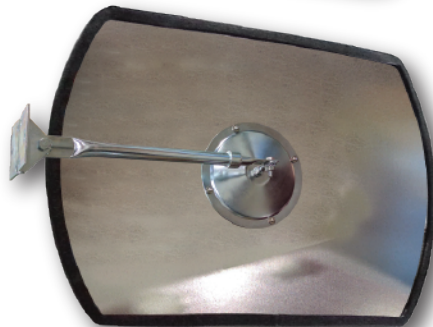

Roundtangular Convex Mirrors

HEAVY DUTY ROUNDTANGULAR MIRRORS

Our Heavy Duty Roundtangular Mirrors are designed to fit into lower clearance areas that still need a view comparable to our standard convex mirrors. These mirrors are used in parking garages, loading areas and blind spots near machinery. The Hardboard back and re-enforced vinyl trim protects this mirror from the elements.

HEAVY DUTY ROUNDTANGULAR CONVEX MIRRORS

MFG#	DESCRIPTION
RTH-12X18	Heavy Duty Acrylic Roundtangular Convex Mirror, 12" x 18"
RTH-18X26	Heavy Duty Acrylic Roundtangular Convex Mirror, 18" x 26"
RTH-20X30	Heavy Duty Acrylic Roundtangular Convex Mirror, 20" x 30"
RTH-24X36	Heavy Duty Acrylic Roundtangular Convex Mirror, 24" x 36"

Our Roundtangular Mirrors are also available with a weatherable ABS backing for added protection from the elements.

SRTABS-12X18	Outdoor Acrylic Roundtangular Convex Mirror, 12" x 18"
SRTABS-18X26	Outdoor Acrylic Roundtangular Convex Mirror, 18" x 26"
SRTABS-20X30	Outdoor Acrylic Roundtangular Convex Mirror, 20" x 30"
SRTABS-24X36	Outdoor Acrylic Roundtangular Convex Mirror, 24" x 36"

ROUNDTANGULAR MIRRORS WITH GALVANIZED METAL BACK

Our line of Durable Steel Backed Roundtangular Mirrors are designed to fit into lower clearance areas that still need a view comparable to our standard convex mirrors. These mirrors are used in parking garages, loading areas, retail stores, industrial applications and blind spots near machinery.